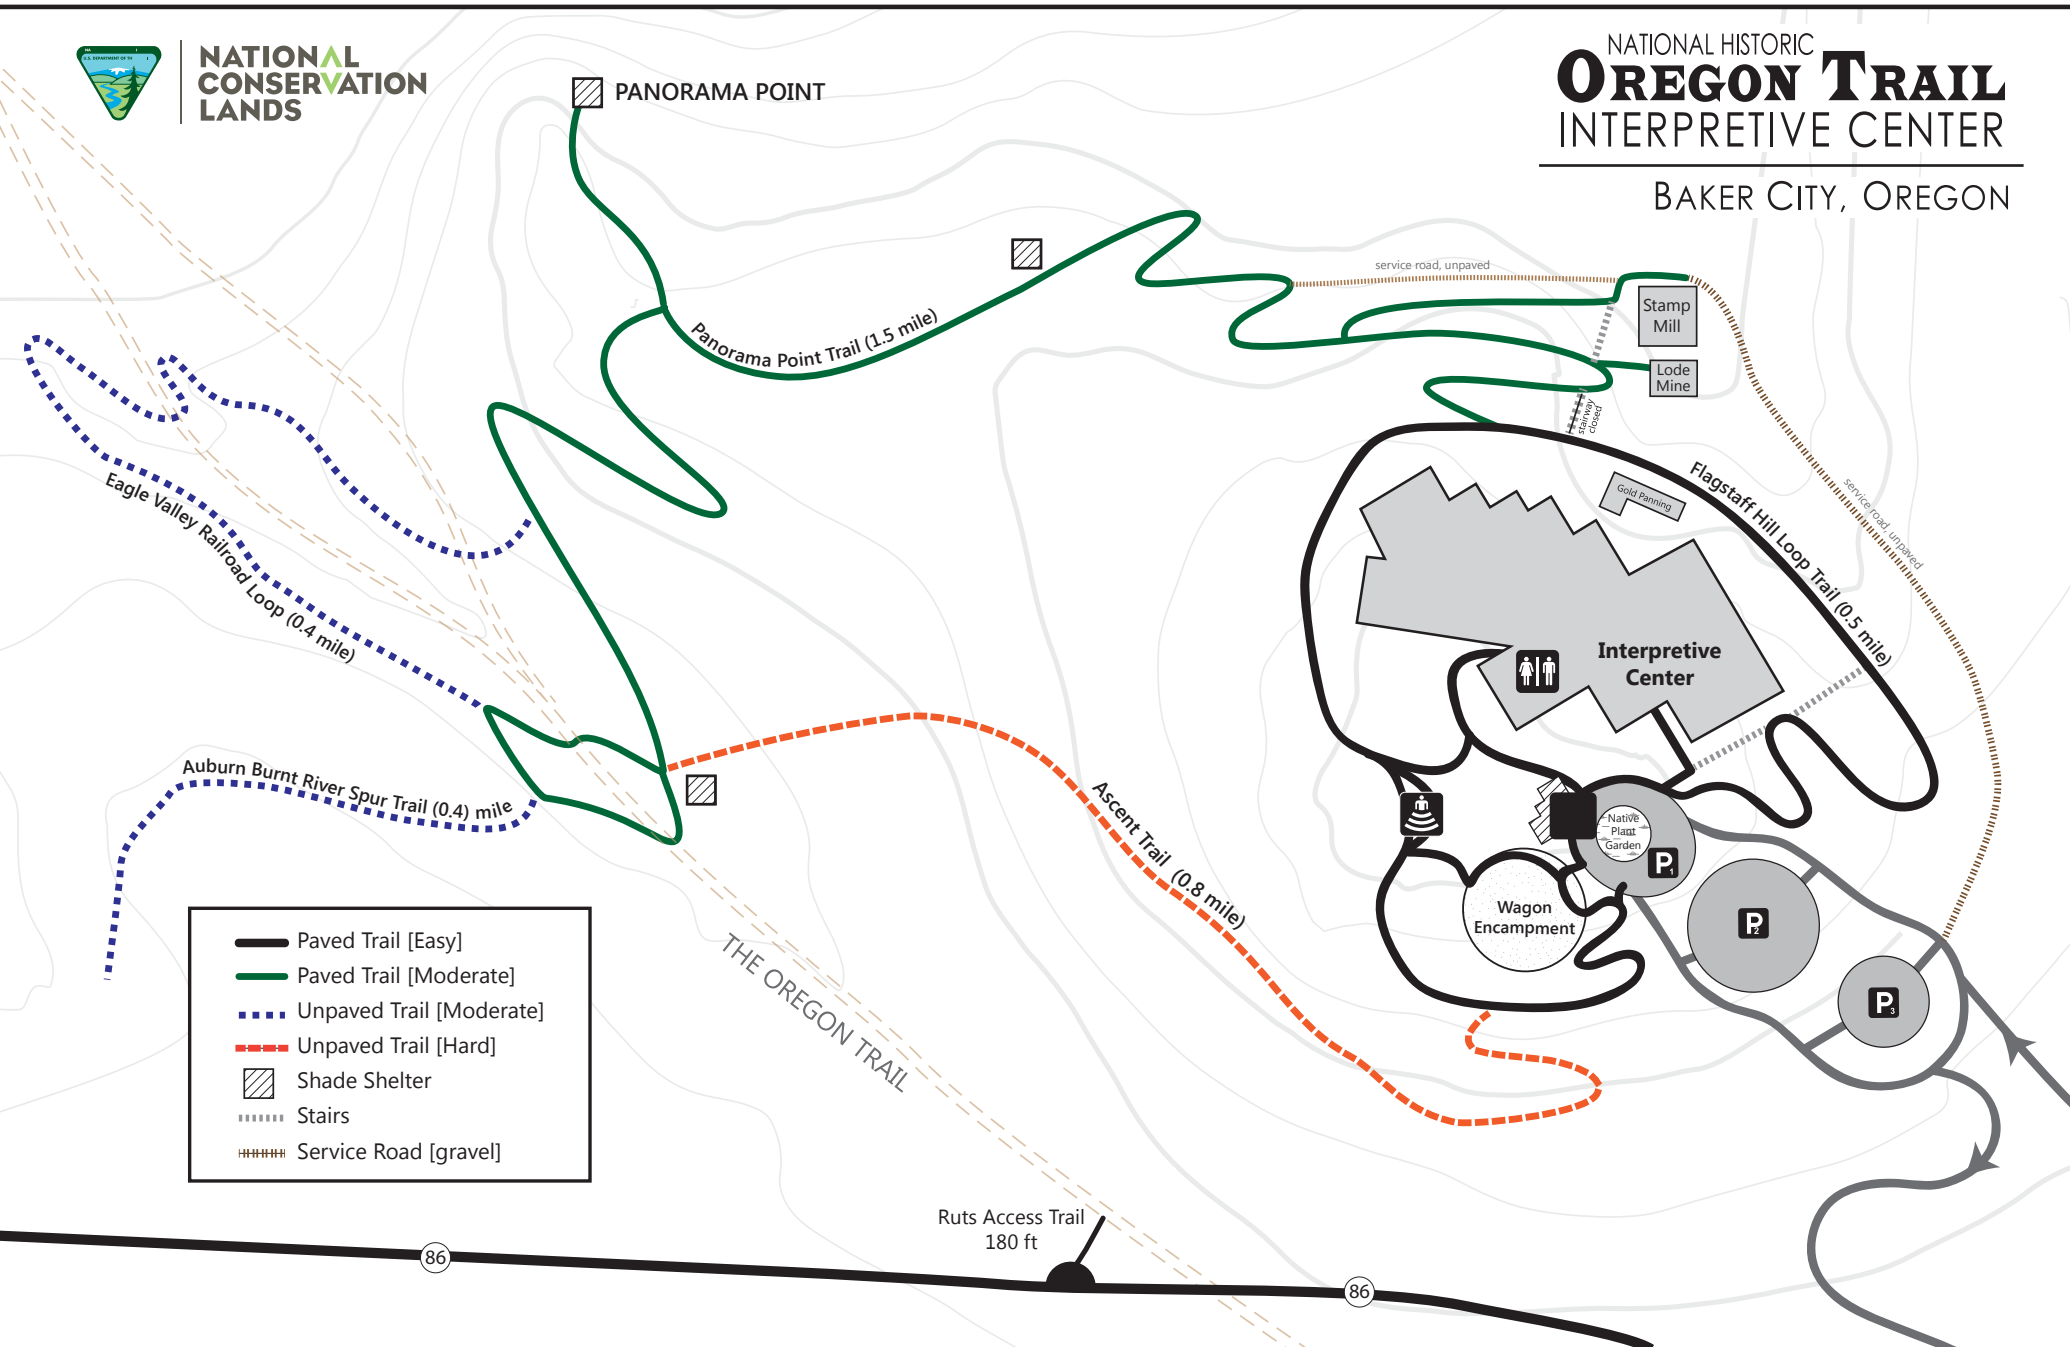

**NATIONAL
CONSERVATION
LANDS**

NATIONAL HISTORIC
OREGON TRAIL
INTERPRETIVE CENTER

BAKER CITY, OREGON

	Paved Trail [Easy]
	Paved Trail [Moderate]
	Unpaved Trail [Moderate]
	Unpaved Trail [Hard]
	Shade Shelter
	Stairs
	Service Road [gravel]